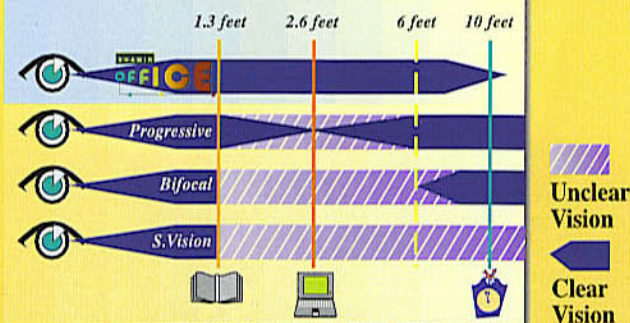

Unlimited Computer Vision

Think beyond computer users to the many other professionals and hobbyists who can benefit from the Office lens. . . are you one of them?

- Musician
- Accountant
- Dentist
- Librarian
- Hair Dresser
- Seamstress
- Mechanic
- Engineer
- Chef
- Editor