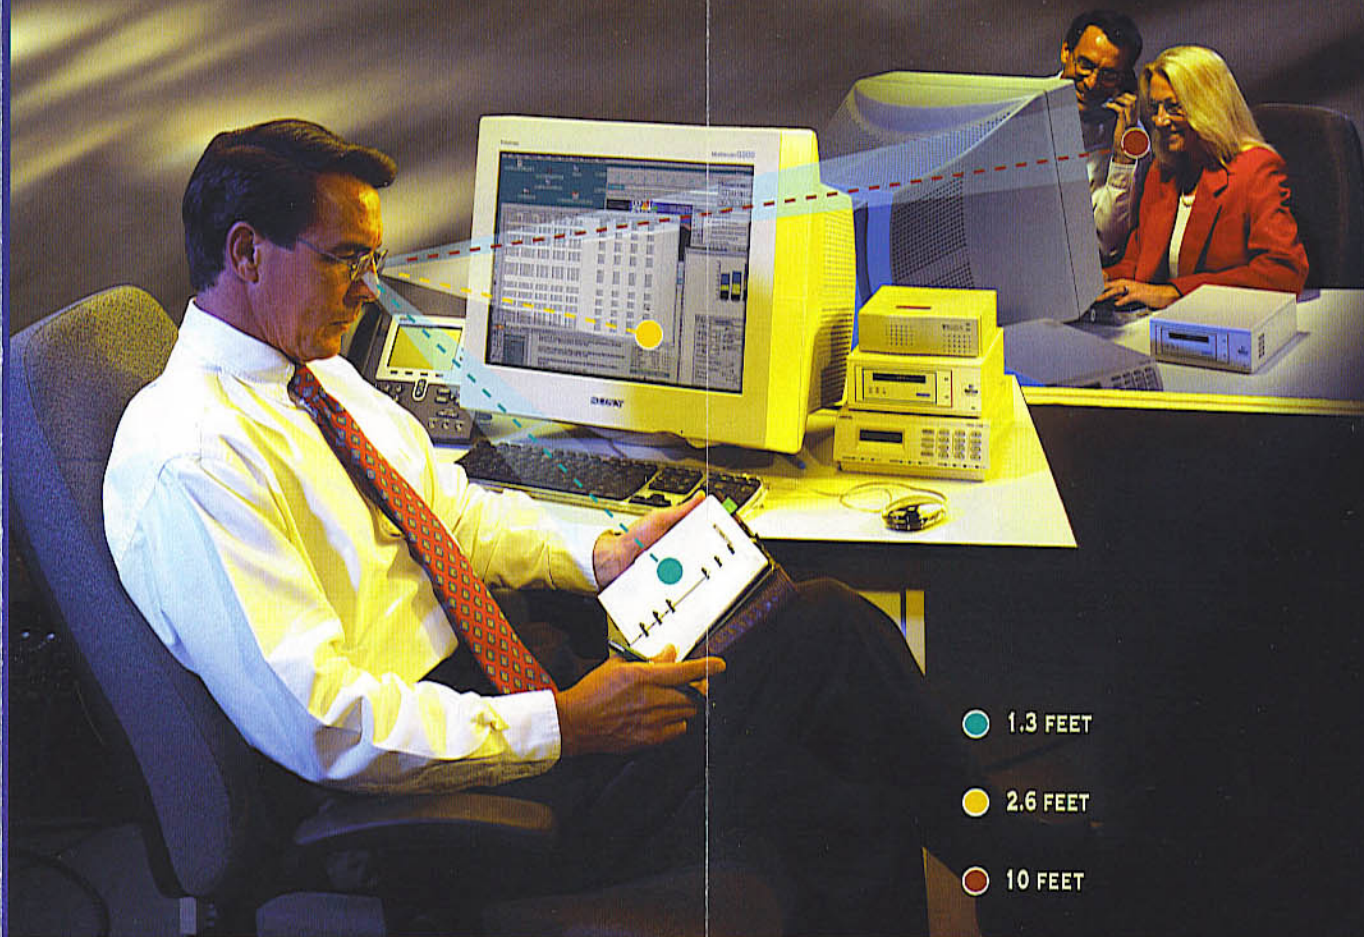

YOU'RE NOT ALONE!

Recent surveys show that 8 out of 10 Americans regularly working on a computer experience these symptoms.

THE GOOD NEWS IS:

You can now ease the pain & discomfort by using the Shamir Office Lens.

HERE'S HOW THE SHAMIR OFFICE LENS CAN HELP YOU.

Shamir Office is a unique & indispensable lens specifically designed for professionals, computer users and hobbyists. A near and mid-range variable lens, Shamir Office helps you clearly see all the people and objects in your workplace. Clinically tested, Shamir Office has been developed by one of the world's leading progressive lens designers in conjunction with known ophthalmic and orthopedic physicians.

COMPUTER VISION AND BEYOND

Unlimited Computer Vision

Think beyond computer users to the many other professionals and hobbyists who can benefit from the Office lens. . . are you one of them?

- Musician
- Accountant
- Dentist
- Librarian
- Hair Dresser
- Seamstress
- Mechanic
- Engineer
- Chef
- Editor